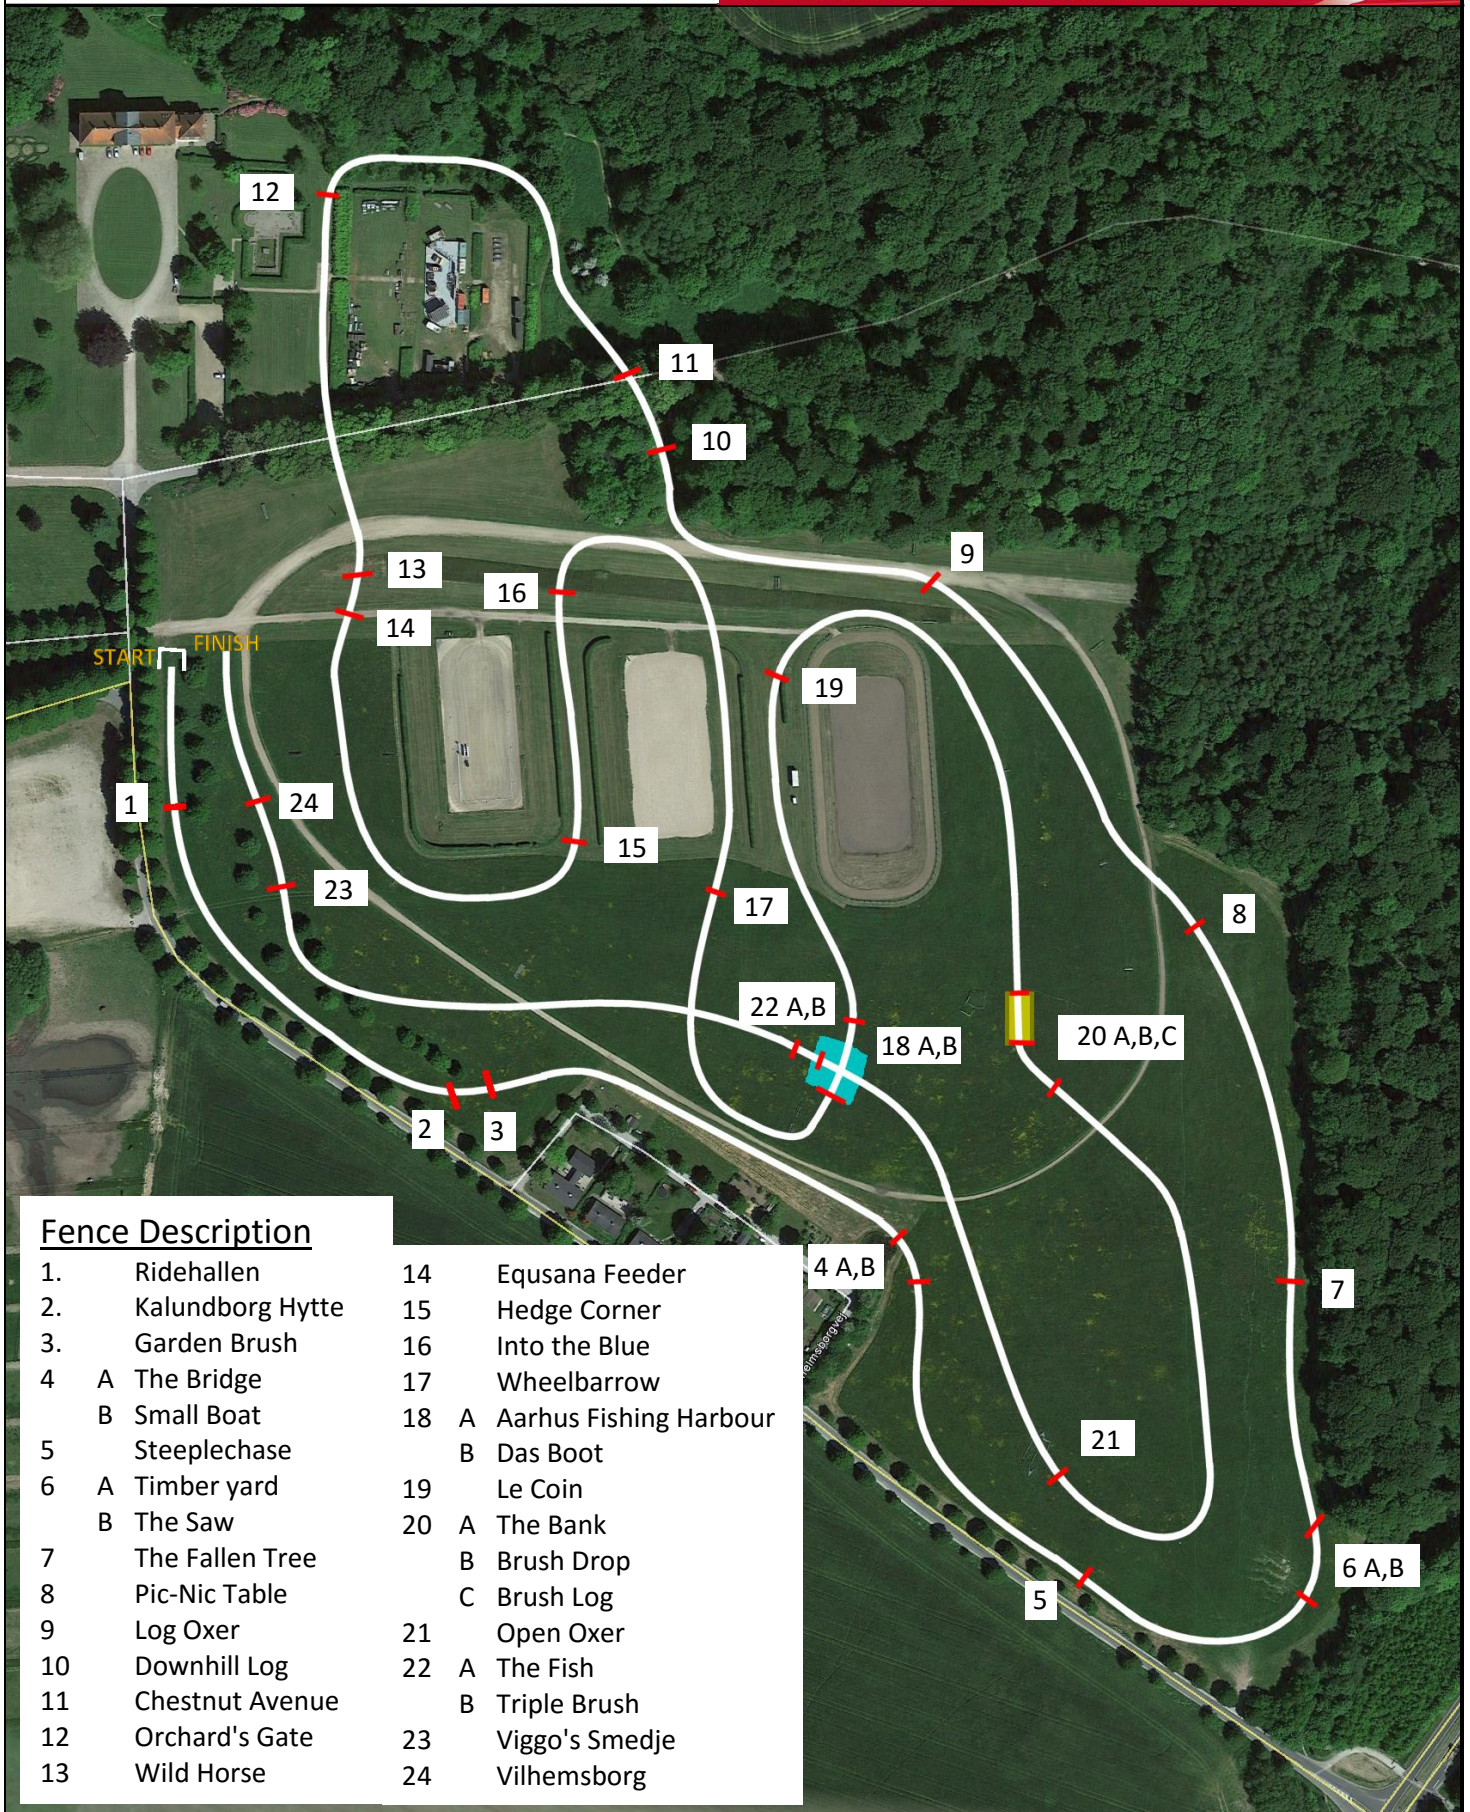

Level: CCIP2*

Course Plan

Course Designer: Lars Christensson

Det Nationale Hestesportscenter
VILHELMSBORG

Speed: 520 m/min

Course Distance: 3 540 m

Optimum Time: 6 min 49 sec

Time Limit: 13 min 38 sec

FEI
EUROPEAN CHAMPIONSHIPS
FOR PONIES

DRESSAGE · JUMPING · EVENTING

SPONSORED BY

FREE ADM.
EVERY L.

VILHELMSBORG D. 17-21. OF AUGUST 2016

Fence Description

- | | | | |
|-----|------------------|-----|--------------------------|
| 1. | Ridehallen | 14. | Equsana Feeder |
| 2. | Kalundborg Hytte | 15. | Hedge Corner |
| 3. | Garden Brush | 16. | Into the Blue |
| 4. | A The Bridge | 17. | Wheelbarrow |
| | B Small Boat | 18. | A Aarhus Fishing Harbour |
| 5. | Steeplechase | | B Das Boot |
| 6. | A Timber yard | 19. | Le Coin |
| | B The Saw | 20. | A The Bank |
| 7. | The Fallen Tree | | B Brush Drop |
| 8. | Pic-Nic Table | | C Brush Log |
| 9. | Log Oxer | 21. | Open Oxer |
| 10. | Downhill Log | 22. | A The Fish |
| 11. | Chestnut Avenue | | B Triple Brush |
| 12. | Orchard's Gate | 23. | Viggo's Smedje |
| 13. | Wild Horse | 24. | Vilhemsborg |