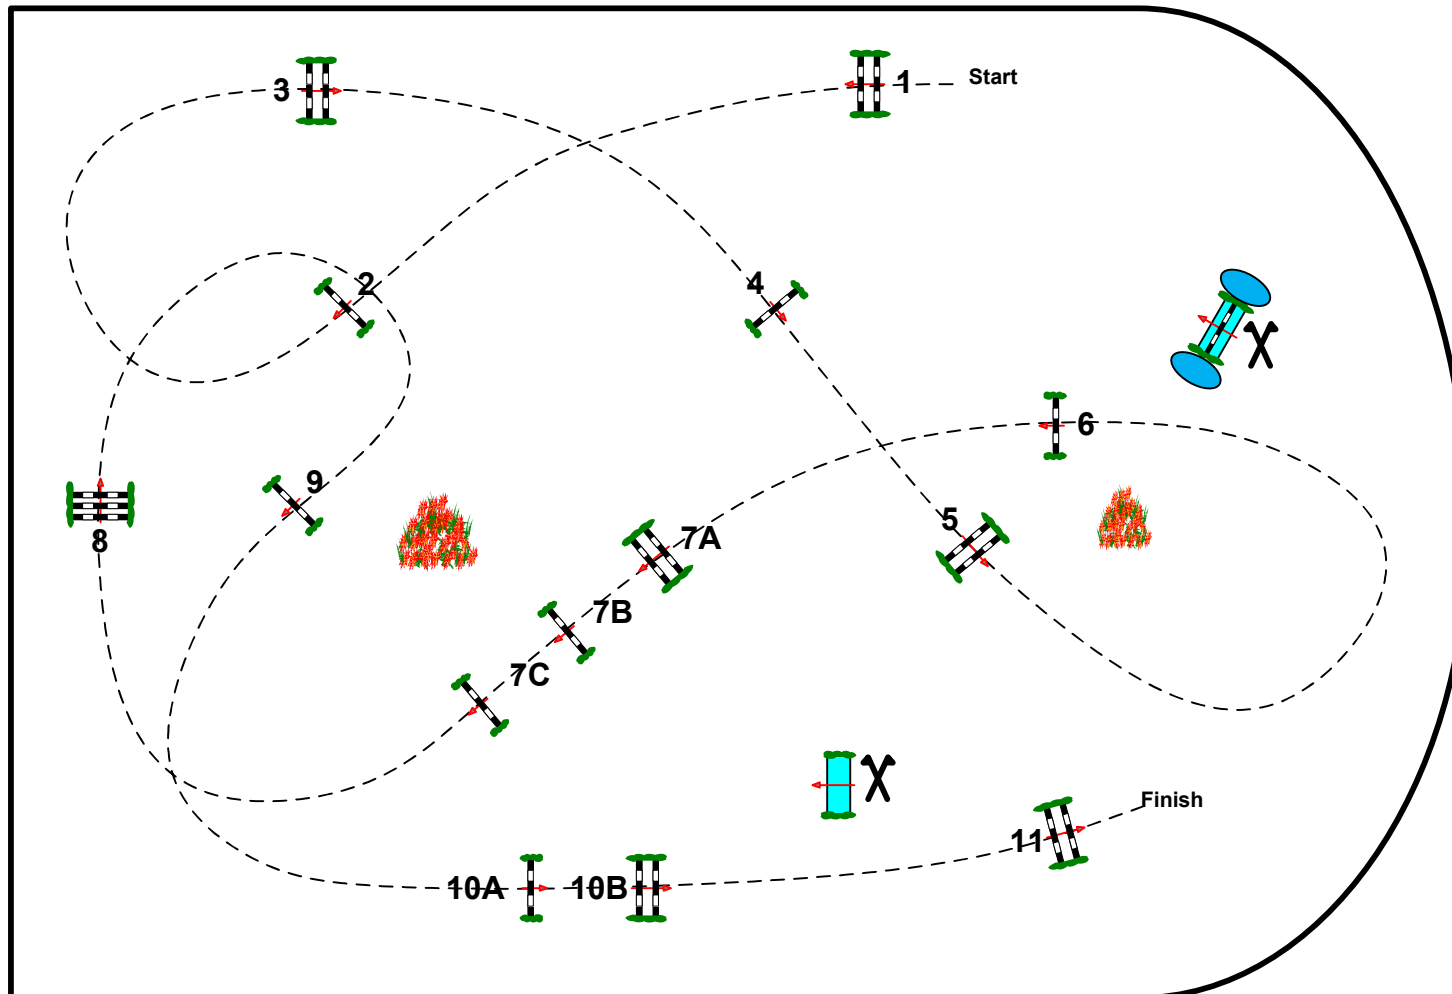

FEI European Championships for Ponies

Eventing - 2016

Class No.: EM Ponies Eventing 2016 Competition against the clock 21. august 2016 Start: 10:30

Table: A	Speed: 350 m/min	Obstacles: 11	1st Jump-off: Length: 0 m	2nd Jump-off: Length: 0 m
National RG:	Length: 440 m	Efforts: 14	Time allowed: 0 sec	Time allowed: 0 sec
FEI RG / Art. 238.2.1	Time allowed: 76 sec	Penalty sec:	Time limit: 0 sec	Time limit: 0 sec
Height: 1,10 m	Time limit: 152 sec	Closed combination:		

Course Designer
 Erling Simonsen
 Bo Bak Andersen
 John Nielsen